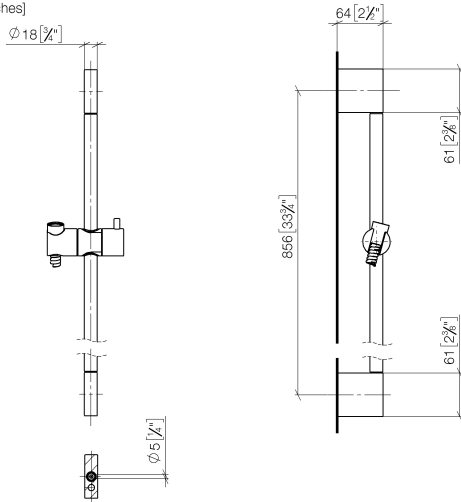

Shower set without hand shower - Chrome

IMO

26 413 979

Fits: IMO, LULU, MEM, TARA, CL.1, LISSÉ, VAIA, META, CYO

- slide bar
- Pipe diameter 18 mm
- gauge 853 mm
- metal shower hose 1750mm with integrated anti-twist protection
- shower hose connector 3/8"

28 012 979-00
0010

- Max. flow rate 6.8 l/min (at 3 bar)

Recommended miscellaneous

Wall elbow - Chrome

28 450 980-00

Required miscellaneous

Hand shower FlowReduce - Chrome

28 016 979-00
0010

- Max. flow rate 6.8 l/min (at 3 bar)

Required miscellaneous

Hand shower FlowReduce - Chrome

28 018 979-00
0010

- Max. flow rate 6.8 l/min (at 3 bar)

26 413 979

mm [inches]

Certificates

WRAS_2009048. ACS_20 ACC LY 738. IAPMO_4976 (1).

26 413 979

Spare parts list

No.	Item Number	Name	Quantity used	Delivery time
1	05 17 20 726 02 90	fixing set	2	2
2	08 17 20 726 90	holder	2	2
3	09 31 11 049 90	pin	2	2
4	04 31 11 113 00 90	pin	2	2
5	08 17 97 054-00	holder	2	10
6	90 28 22 597 00-00	holder	1	10
7	12 580 970-00	Slide unit - Chrome	1	10
8	28 322 970-00	Metal shower hose 1/2" x 3/8" x 1750 mm - Chrome	1	2