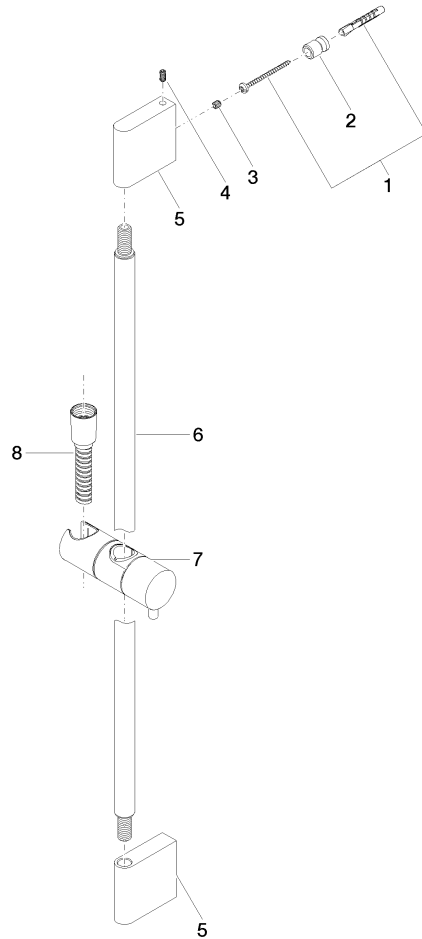

Shower set without hand shower - Chrome

IMO

26 413 979

Fits: IMO, LULU, MEM, TARA, CL.1, LISSÉ, VAIA, META, CYO

- slide bar
- Pipe diameter 18 mm
- gauge 853 mm
- metal shower hose 1750mm with integrated anti-twist protection
- shower hose connector 3/8"

28 012 979-00
0010

- Max. flow rate 6.8 l/min (at 3 bar)

Recommended miscellaneous

Wall elbow - Chrome

28 450 980-00

Required miscellaneous

Hand shower FlowReduce - Chrome

28 016 979-00
0010

- Max. flow rate 6.8 l/min (at 3 bar)

Required miscellaneous

Hand shower FlowReduce - Chrome

28 018 979-00
0010

- Max. flow rate 6.8 l/min (at 3 bar)

26 413 979

mm [inches]

Certificates

WRAS_2009048. ACS_20 ACC LY 738. IAPMO_4976 (1).

26 413 979

Spare parts list

No.	Item Number	Name	Quantity used	Delivery time
1	05 17 20 726 02 90	fixing set	2	2
2	08 17 20 726 90	holder	2	2
3	09 31 11 049 90	pin	2	2
4	04 31 11 113 00 90	pin	2	2
5	08 17 97 054-00	holder	2	10
6	90 28 22 597 00-00	holder	1	10
7	12 580 970-00	Slide unit - Chrome	1	10
8	28 322 970-00	Metal shower hose 1/2" x 3/8" x 1750 mm - Chrome	1	2